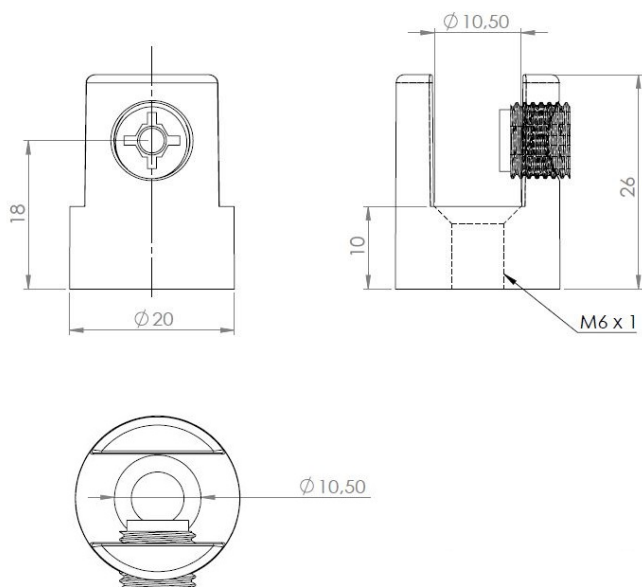

PRODUCT SHEET

Description:

Shelf Support $\varnothing 20 \times 26$ mm, F/6-10mm Glass, Polished Brass Look, W/Metric Screw, Hole M6

Item number:

22.02.226-8

Units	Box	Carton	HS Code	Barcode
Pcs.	1	500	8302420090	 5704866513333